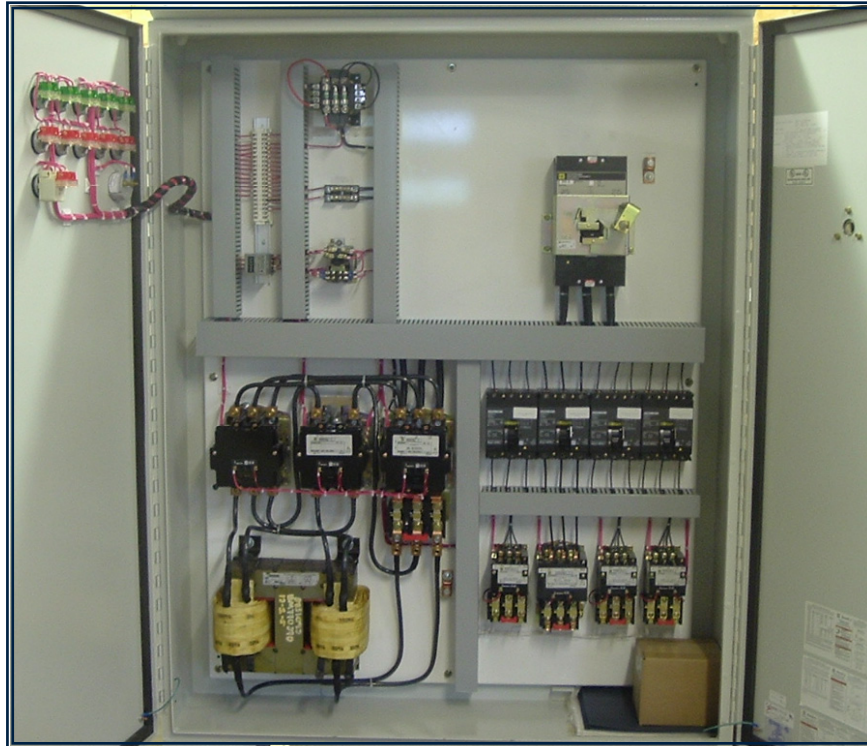

West Plains Electric

Controls and Automation, Inc.

Reduced Voltage Starters

**Stock
100 -400
HP**

**Totally
Field
Serviceable**

- **Durable High Torque Means of Reduced Current Starts on Large Horsepower**
- **More Tolerant of “Dirty Power” Than Electronic Starters**